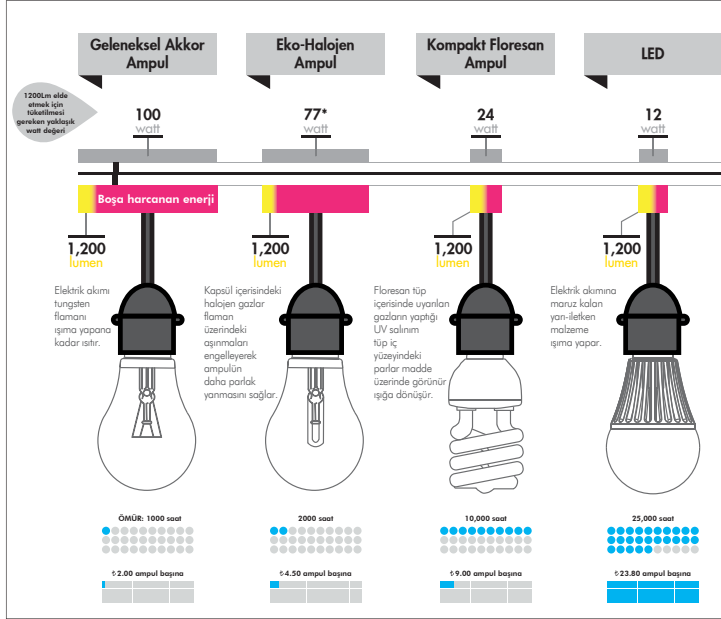

Pratik Teknik Bilgiler